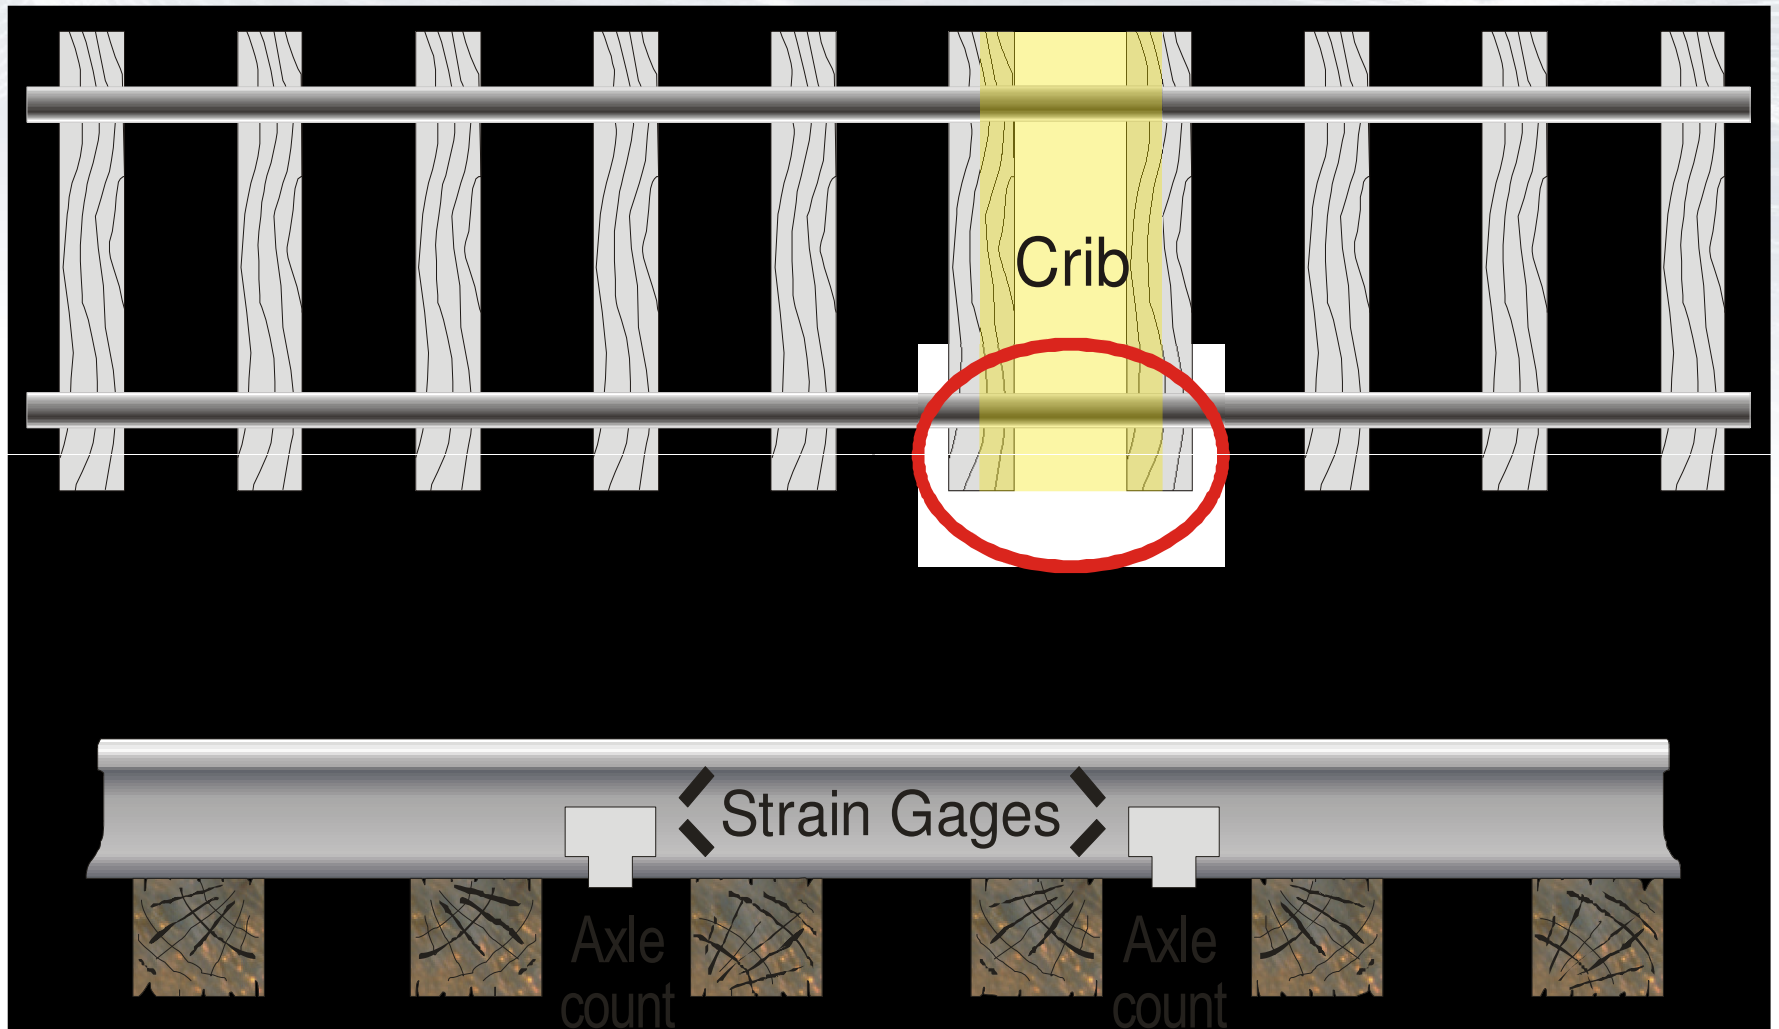

InteRRIS® WILD Statistics Update

EHMS Statistics – WILD Remediation: 09/06

Total 2006 MA Assignments (630,277)

(Jan - Aug 2006)

Total 2006 MA Closures (343,048)

(Jan - Aug 2006)

General WILD Site Layout

Summary