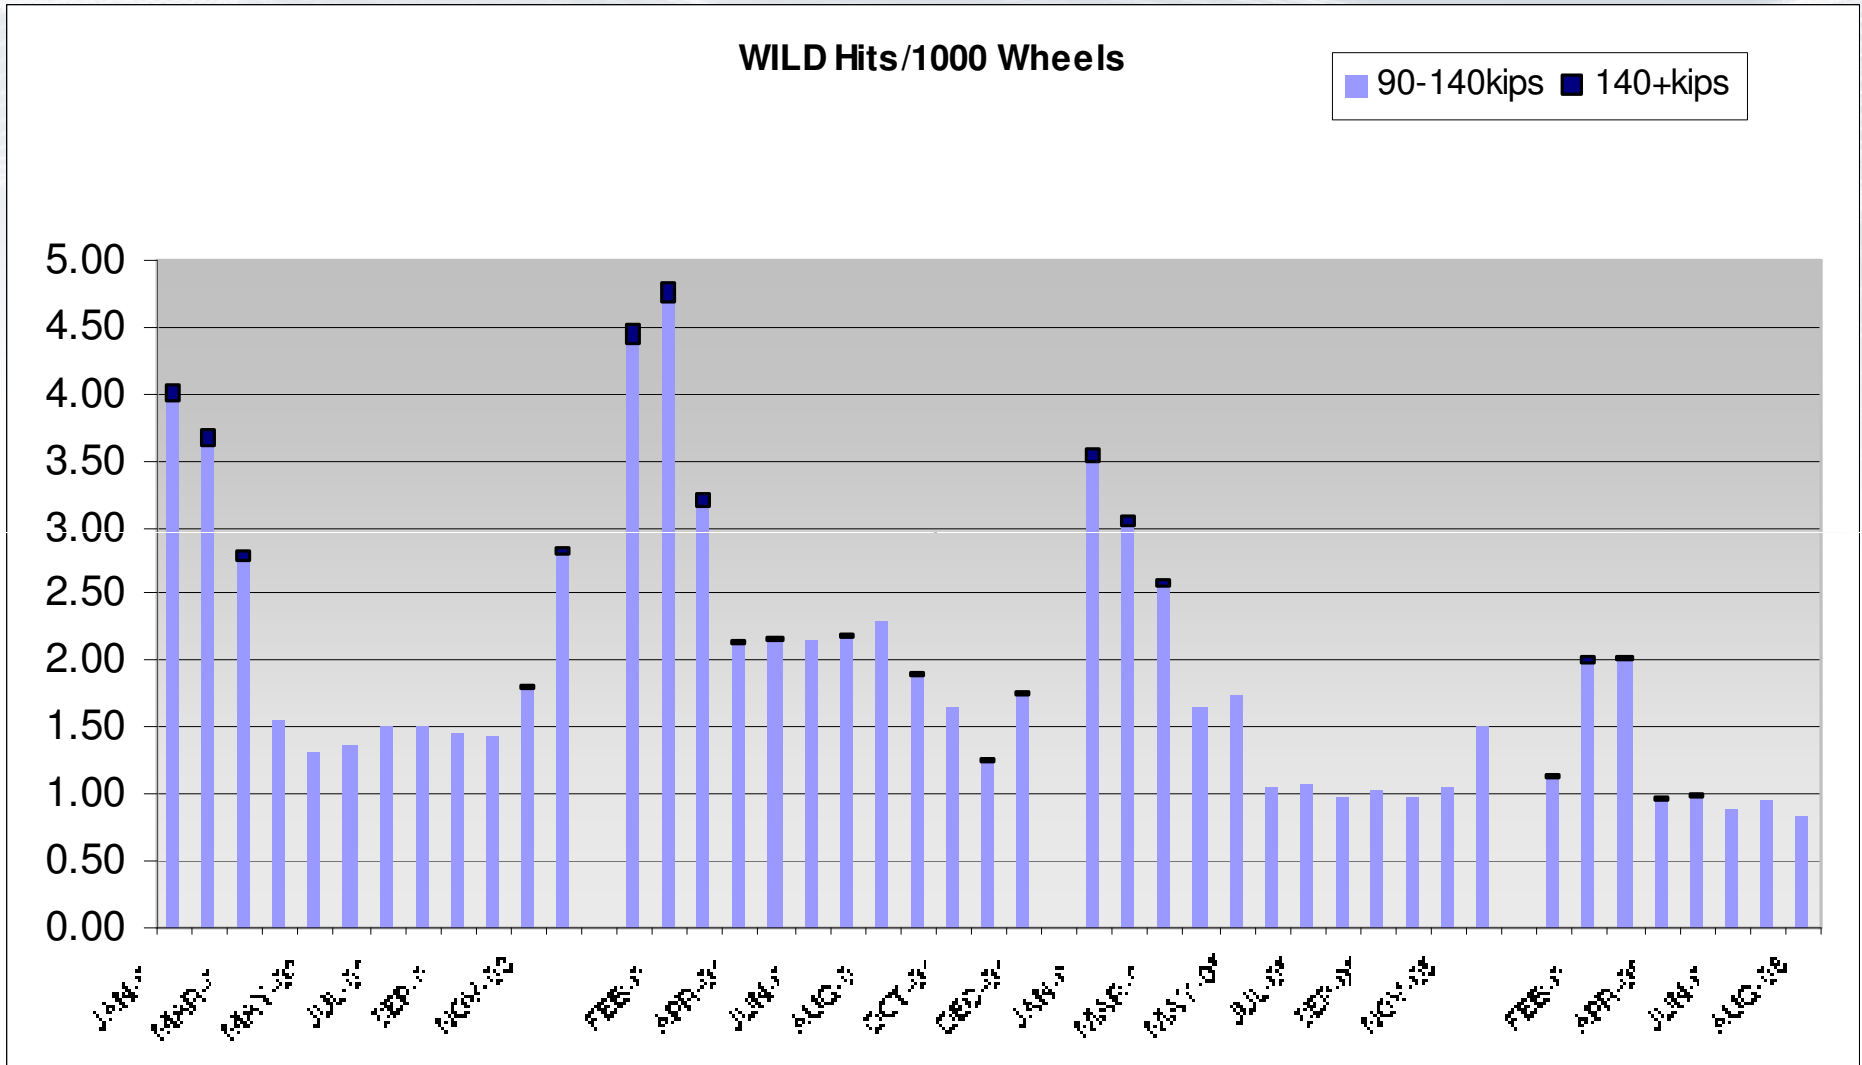

InteRRIS® & WILD

MARTS 2006 Annual Technical Conference

Chicago, IL

September 18, 2006

RB Wiley, Principal Investigator

Agenda

- ◆ **EHMS Alert/Remediation Statistics Update**
- ◆ ***InteRRIS*® WILD Statistics Update**
- ◆ **Donald Duck® and the OOR Rail Vehicle Wheel**

InteRRIS® WILD Statistics Update

EHMS Statistics – WILD Remediation: 09/06

Total 2006 MA Assignments (630,277)

(Jan - Aug 2006)

Total 2006 MA Closures (343,048)

(Jan - Aug 2006)

General WILD Site Layout

Summary