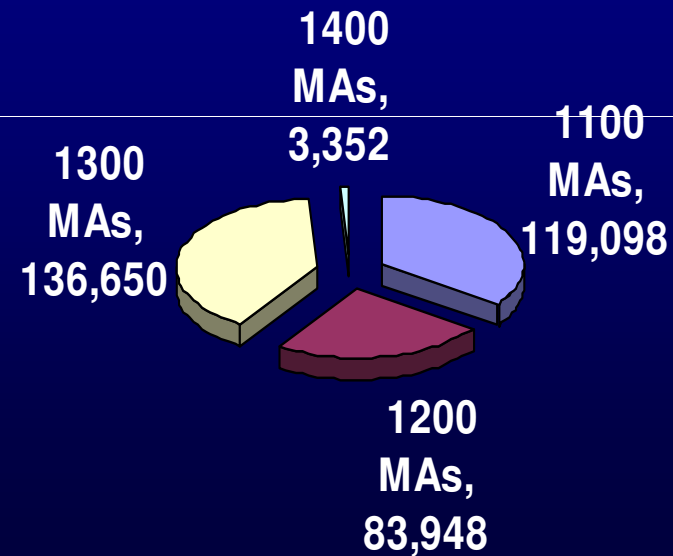

InteRRIS® WILD Statistics Update

EHMS Statistics – WILD Remediation: 09/06

Total 2006 MA Assignments (630,277)

(Jan - Aug 2006)

Total 2006 MA Closures (343,048)

(Jan - Aug 2006)

General WILD Site Layout

Summary