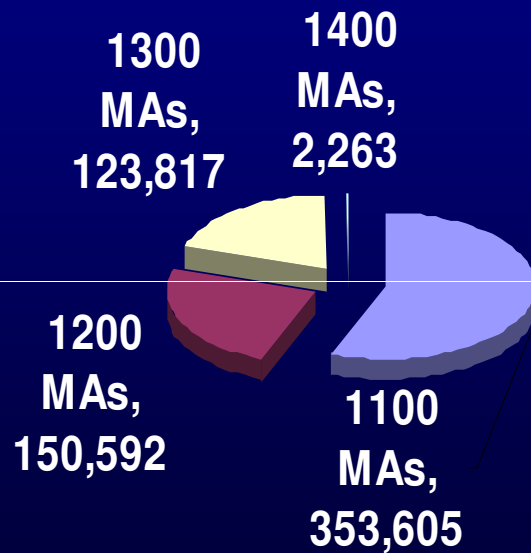

InteRRIS® & WILD

MARTS 2006 Annual Technical Conference

Chicago, IL

September 18, 2006

RB Wiley, Principal Investigator

Agenda

- ◆ **EHMS Alert/Remediation Statistics Update**
- ◆ ***InteRRIS*® WILD Statistics Update**
- ◆ **Donald Duck® and the OOR Rail Vehicle Wheel**

InteRRIS® WILD Statistics Update

EHMS Statistics – WILD Remediation: 09/06

Total 2006 MA Assignments (630,277)

(Jan - Aug 2006)

Total 2006 MA Closures (343,048)

(Jan - Aug 2006)

General WILD Site Layout

Summary